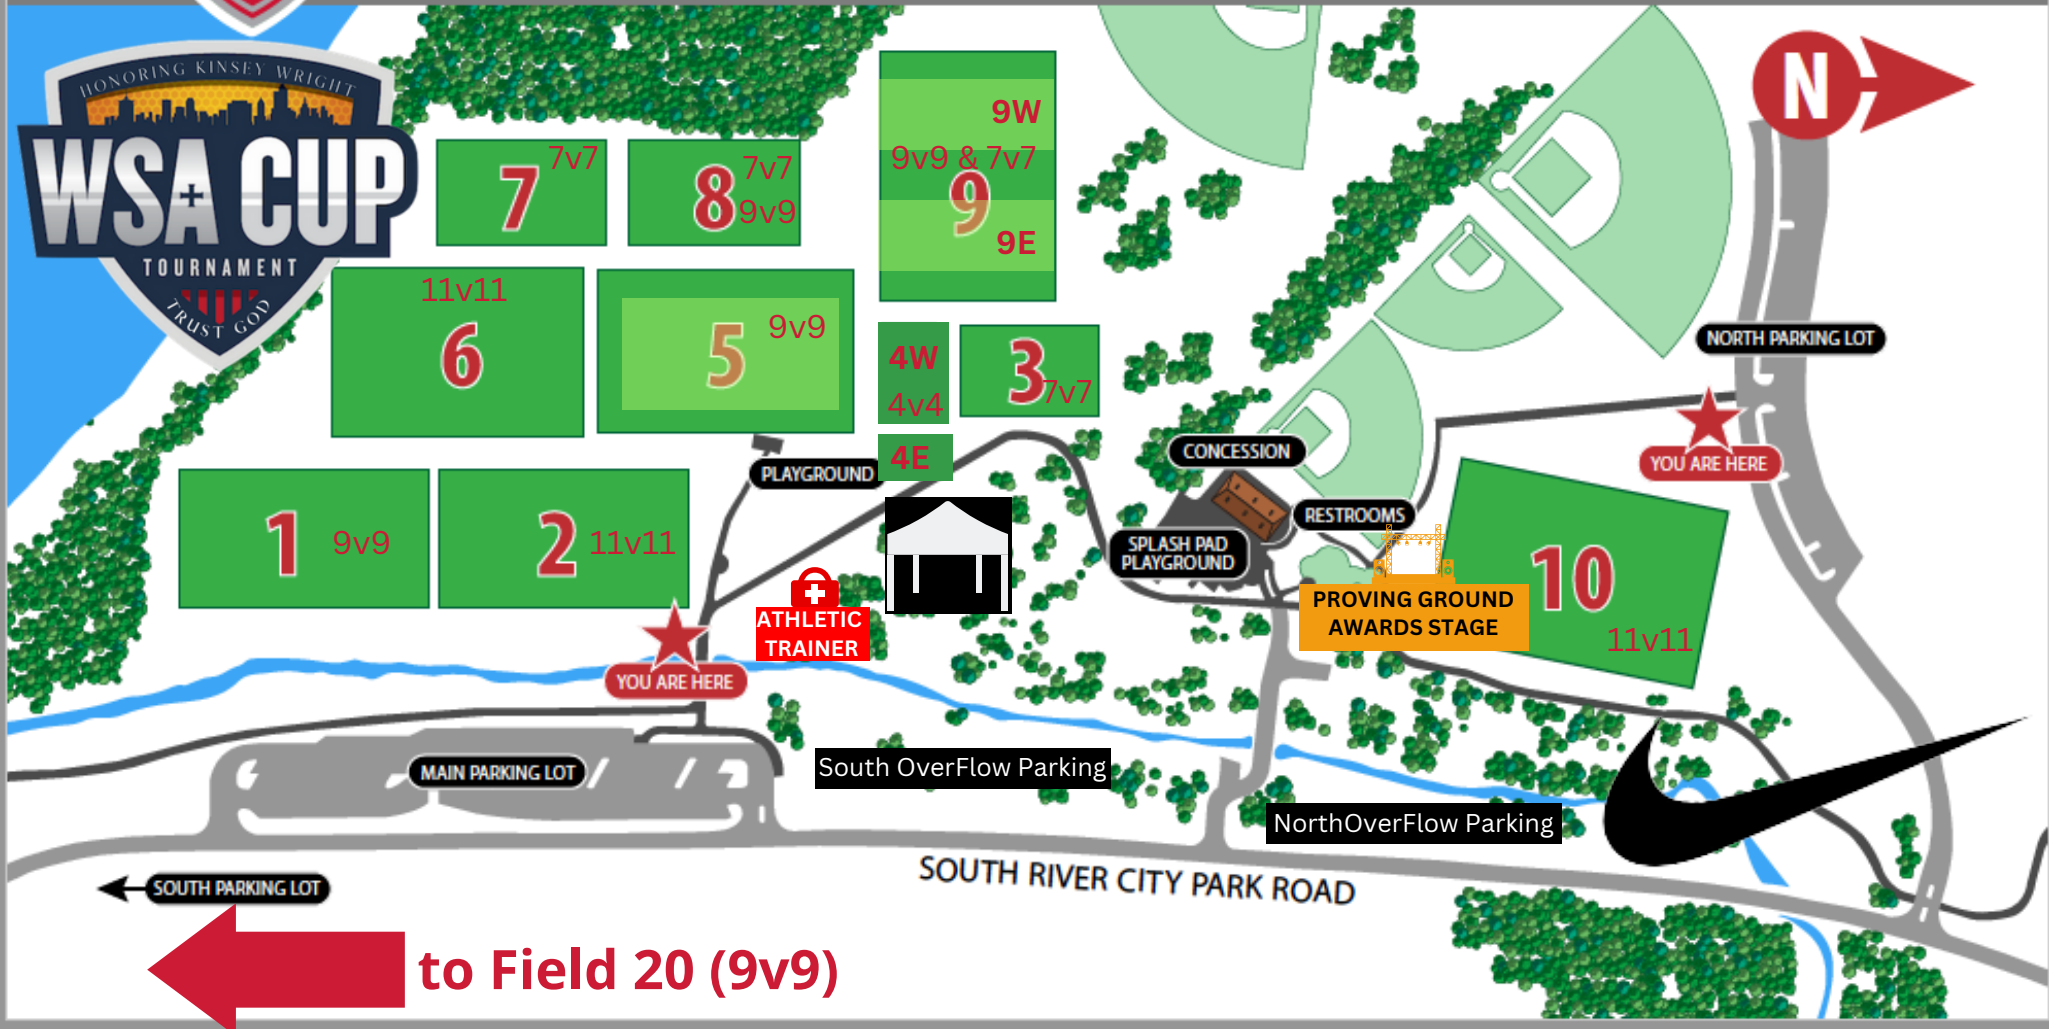

R.S. BUSH SOCCER COMPLEX

2200 South River City Park Road, Sand Springs, OK 74063

to Field 20 (9v9)